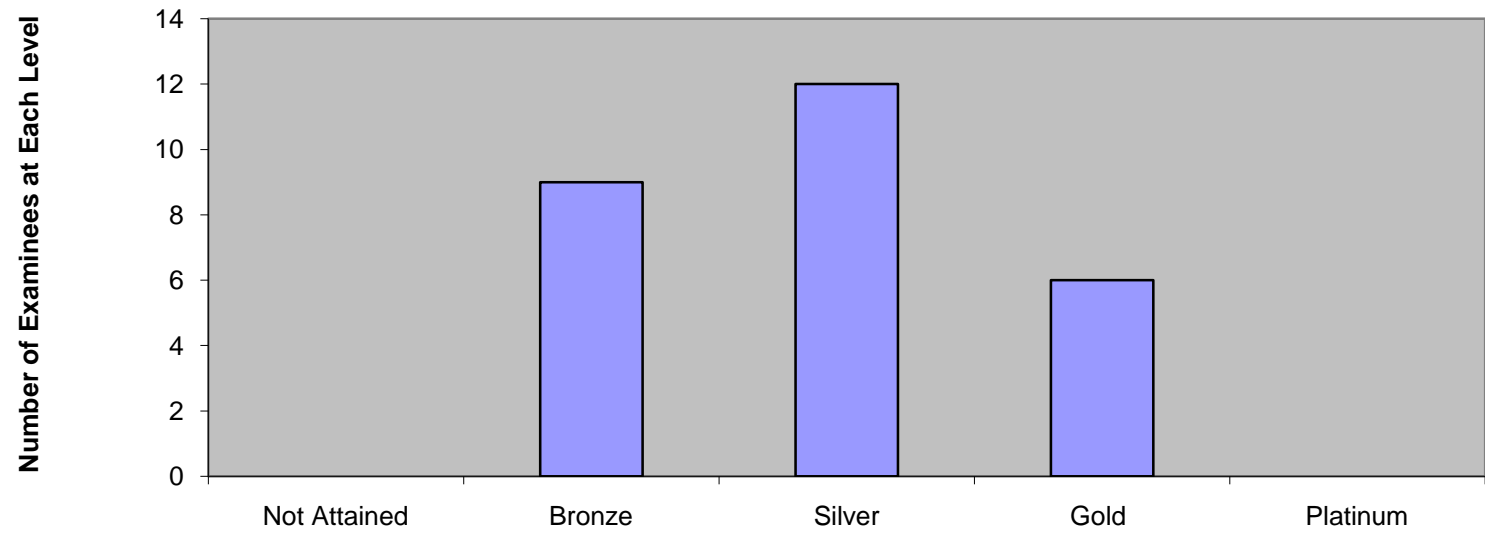

Appalachian Tech

Work Ready Examinee Total = 27

Work Ready Certificate Level