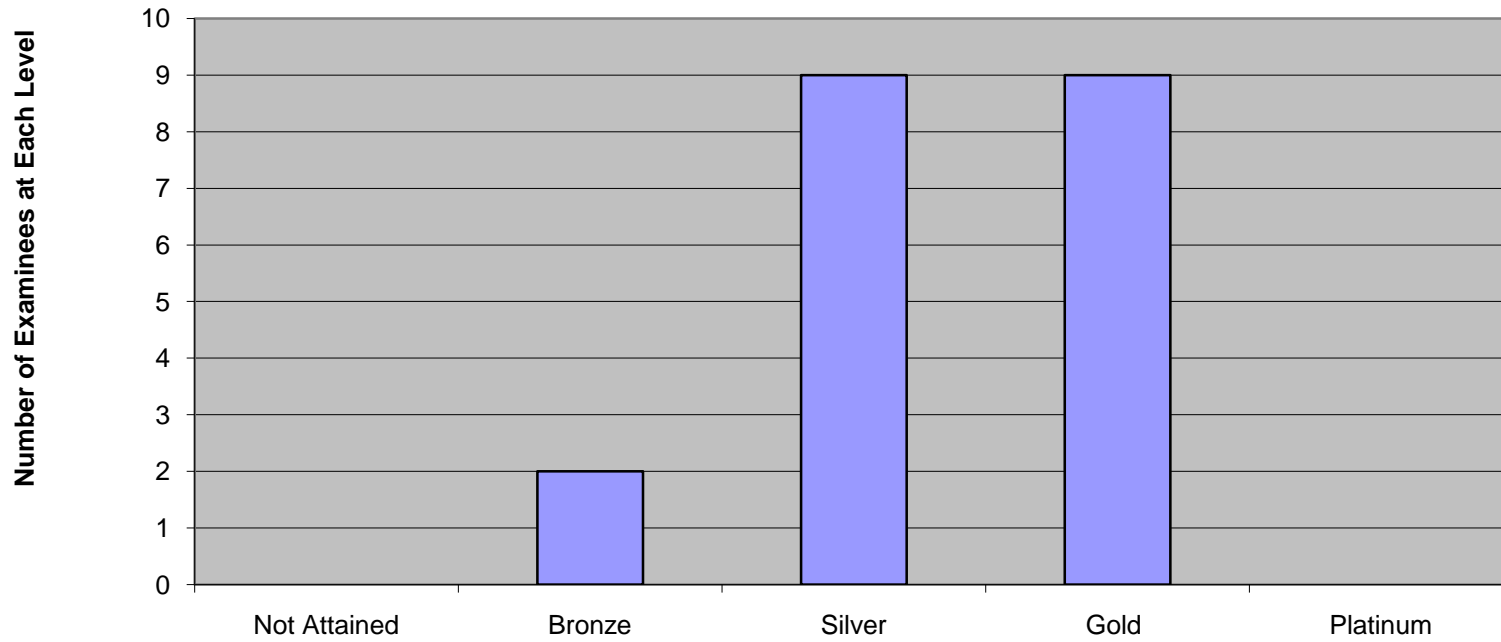

Griffin Tech

Work Ready Examinee Total = 20

Work Ready Certificate Level