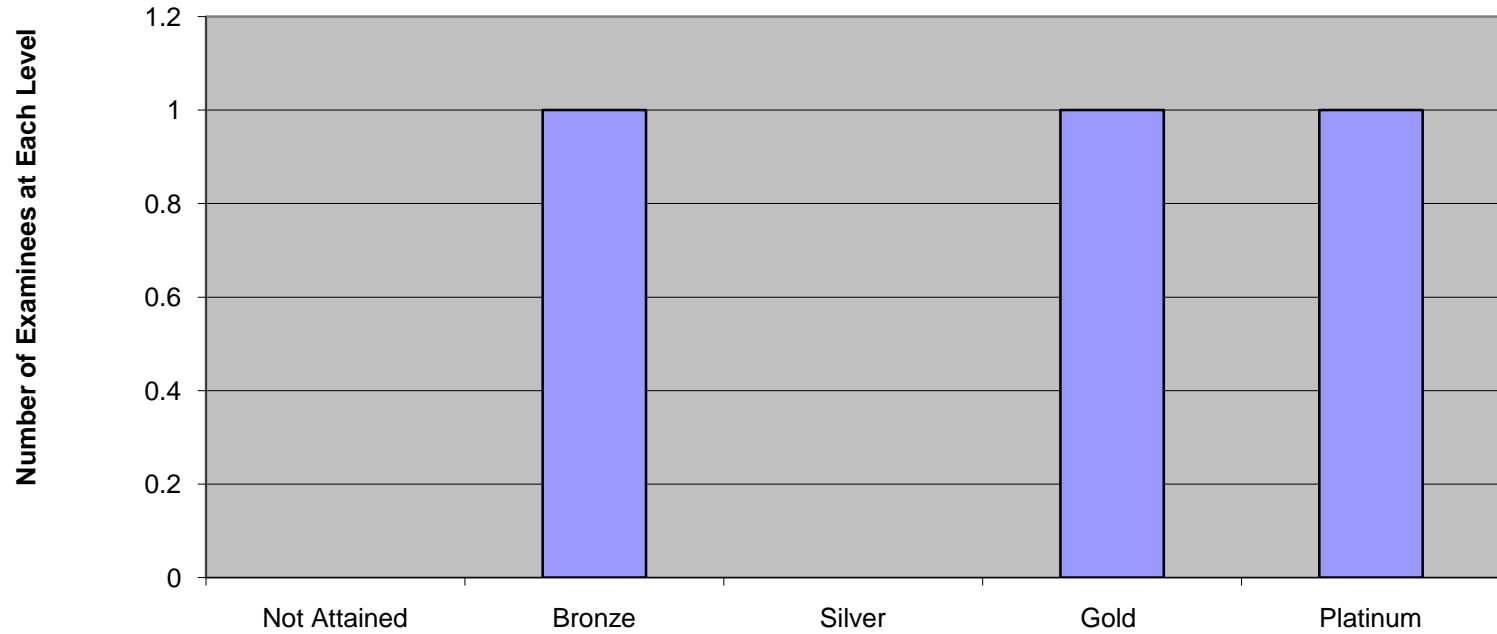

Moultrie Tech

Work Ready Examinee Total = 3

Work Ready Certificate Level