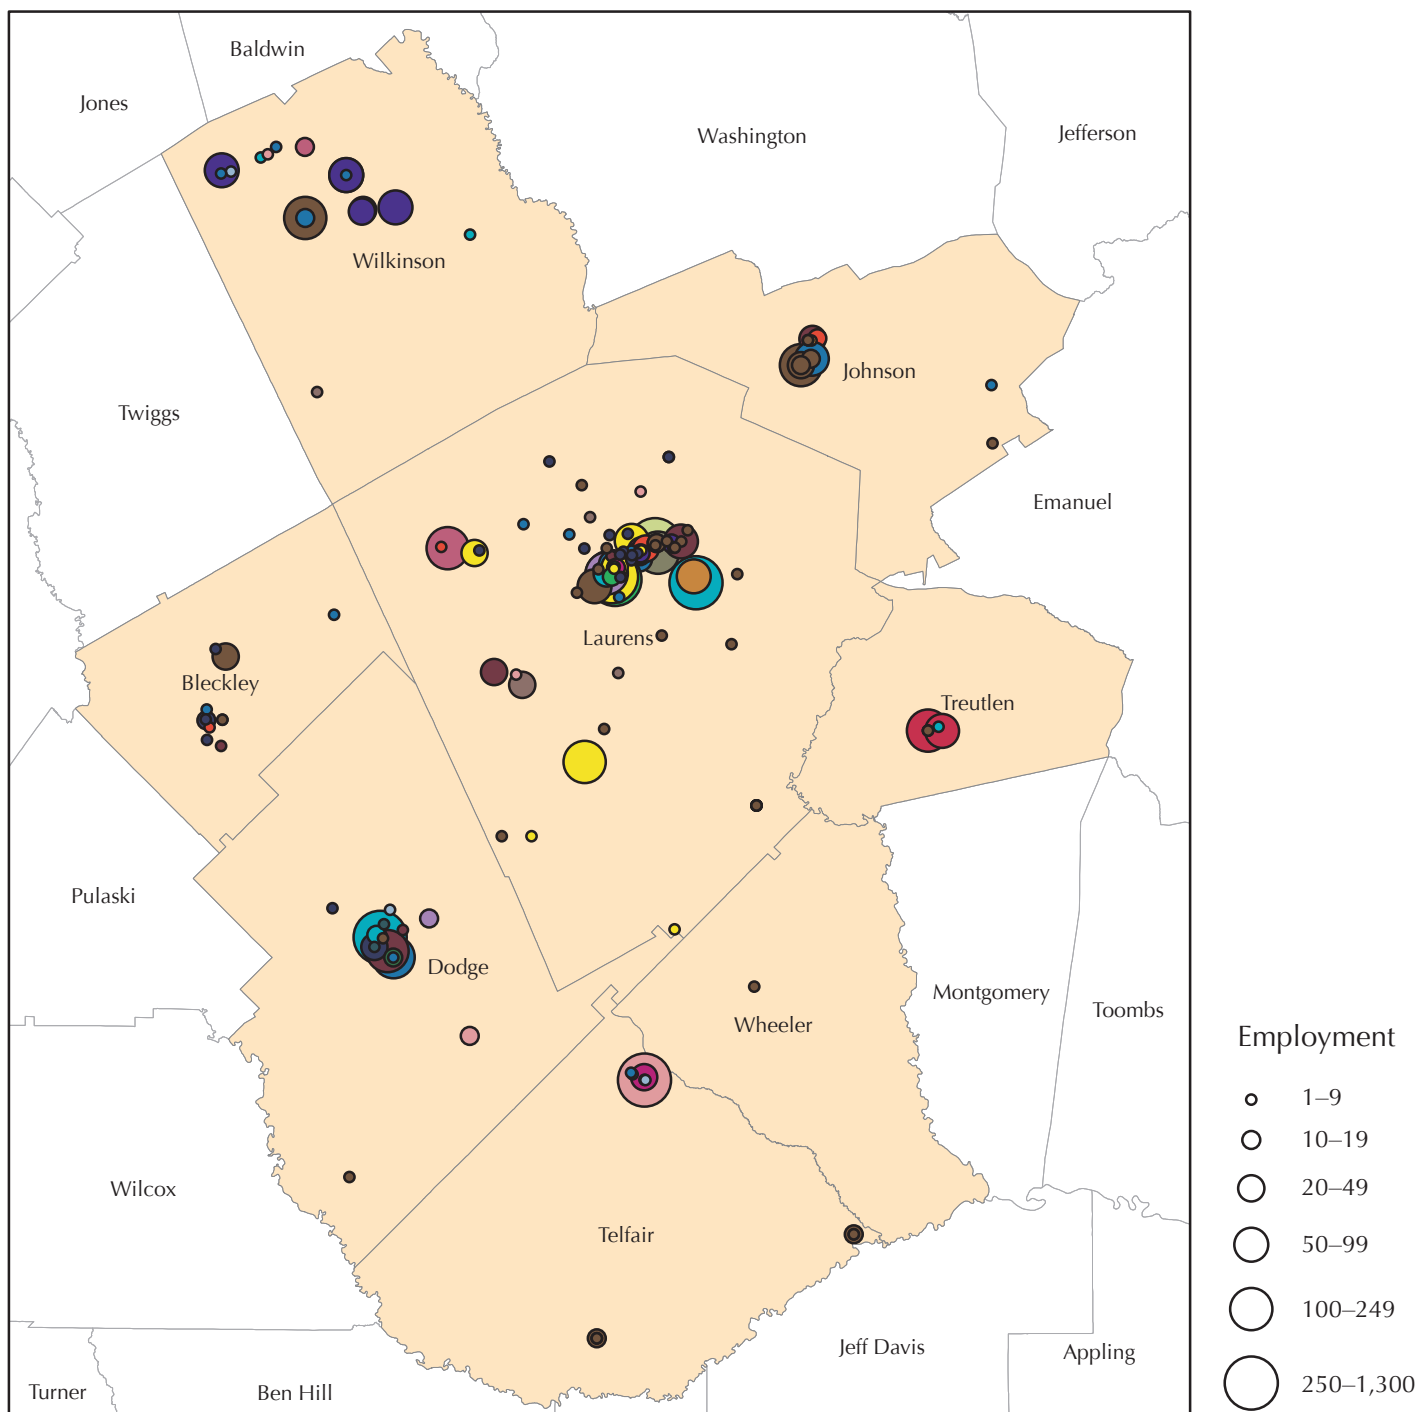

Heart of Georgia Advanced Manufacturing Work Ready Region Manufacturing and Related Firms and Employment, 2008

Industry location, sector, and employment figures source:
ReferenceUSA Database, accessed through the University of Georgia Library, June 2008

Prepared for the Governor's Office of Workforce Development
Fanning Institute, The University of Georgia, June 2008

NAICS Sector

- | | |
|--|---|
| ● 311 Food Manufacturing | ● 326 Plastics and Rubber Products Manufacturing |
| ● 312 Beverage and Tobacco Product Manufacturing | ● 327 Nonmetallic Mineral Product Manufacturing |
| ● 313 Textile Mills | ● 331 Primary Metal Manufacturing |
| ● 314 Textile Product Mills | ● 332 Fabricated Metal Product Manufacturing |
| ● 315 Apparel Manufacturing | ● 333 Machinery Manufacturing |
| ● 321 Wood Product Manufacturing | ● 334 Computer and Electronic Product Manufacturing |
| ● 322 Paper Manufacturing | ● 336 Transportation Equipment Manufacturing |
| ● 323 Printing and Related Support Activities | ● 337 Furniture and Related Product Manufacturing |
| ● 324 Petroleum and Coal Products Manufacturing | ● 339 Miscellaneous Manufacturing |
| ● 325 Chemical Manufacturing | ● 484 Truck Transportation |
| ■ Heart of Georgia region | ● 493 Warehousing and Storage |