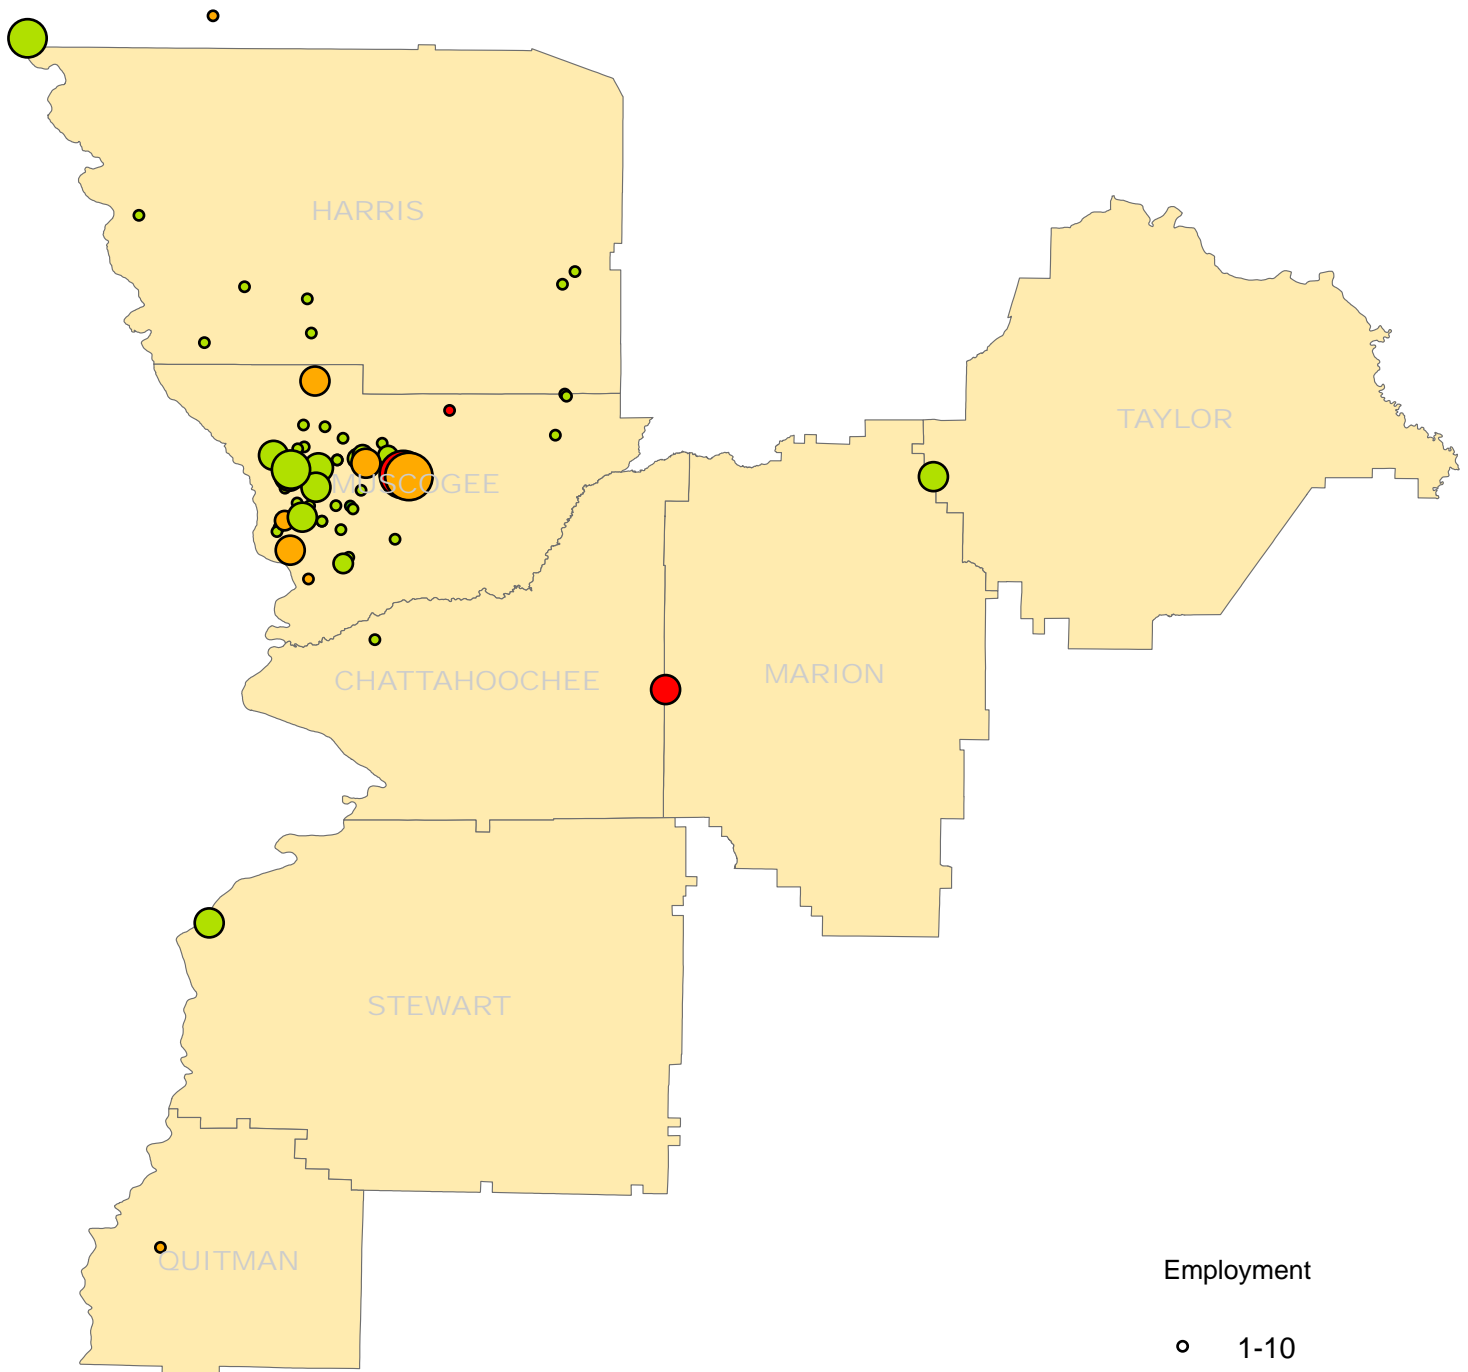

Chattahoochee Valley Energy/Industrial Construction Industry

- Non Residential Construction
- Utility Construction
- Other Non-Residential Construction
- Property Development

Employment

- 1-10
- 11-20
- 21-40
- 41-80
- 81-120