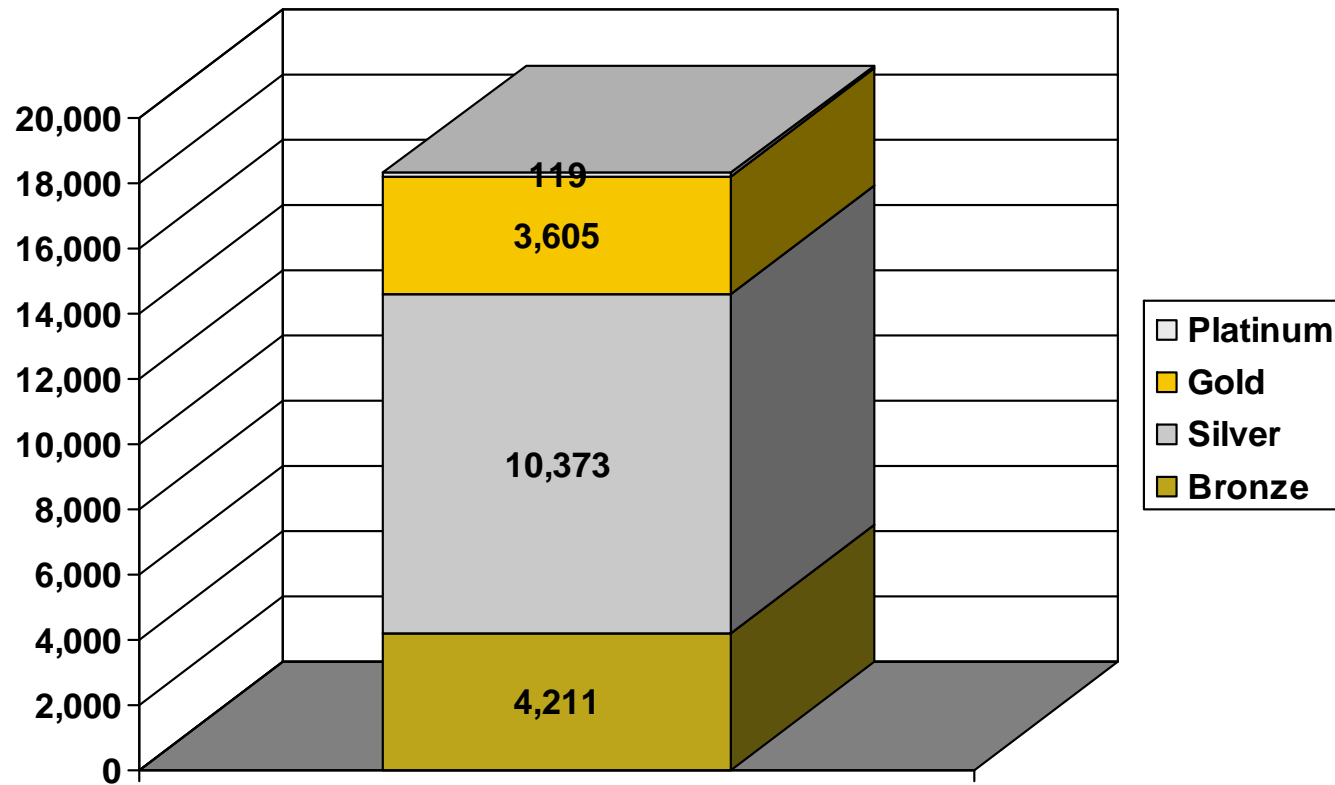

Regional Work Ready Certificate Report Northwest Georgia

Source: GOWD, February 2010